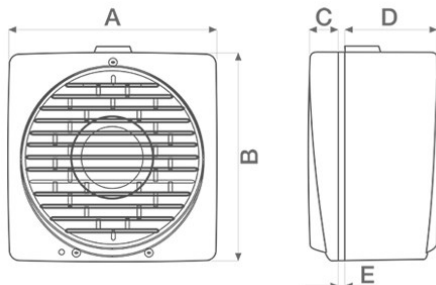

G-Mark

UK CA UKCA

CB TEST CERTIFICATE

Technical and performance data

Frequency (Hz)	50-60	Weight (Kg)	2,07
Inlet	Automatico	Max airflow - extract (l/s)	65,3
Insulation class	II°	Max airflow - extract (m3/h)	235
IP	X4	max airflow - extract at 240V (m3/h)	255
Max absorbed current (A)	0,11	Max airflow - intake (l/s)	41,7
Max absorbed power (W)	25	Max airflow - intake (m3/h)	150
Max absorbed Power at 60 Hz (W)	25	Max airflow (m³/h)	235
Max ambient temperature for continuous operation (°C)	50	RPM	1340
Max room temperature for continuous operation at 60 Hz (°C)	50	Rpm - exhaust	1340
Ø Discharge hole (mm)	150	Rpm - supply	2040
Voltage (V)	220-240	Sound pressure Lp [dB (A)] at 3 m	37,5

Dimensions

Ø hole through the glass	185/190
Ø hole through the wall	185/190
Size A (mm)	215
Size B (mm)	218
Size C (mm)	31
Size D (mm)	97,5
Size E (mm)	2/38

PER INFORMAZIONI / FOR INFORMATION

ITALY

Pre Sales:
prevendita@vortice-italy.com
After Sales:
postvendita@vortice-italy.com