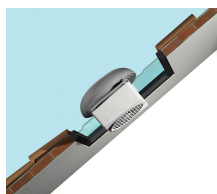

Accessories

**KIT TE 150/6"
(TORRETTA)**

Code 13001