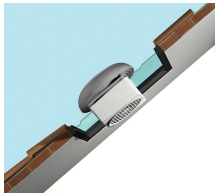

Accessories

KIT TE 300/12"
(TORRETTA)

Code 13003