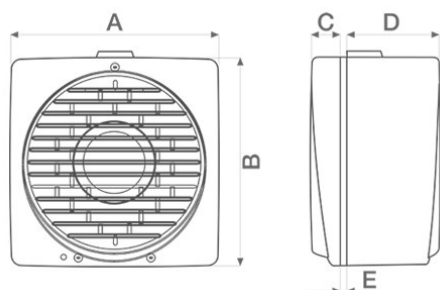

## Dimensions

Ø hole through the glass	324/329
Ø hole through the wall	324/329
Size A (mm)	390
Size B (mm)	393
Size C (mm)	31
Size D (mm)	147
Size E (mm)	2/38